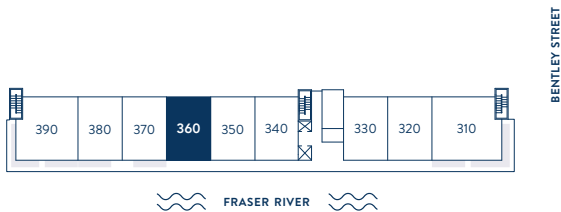

# 360

INTERIOR | 1,610 SF

STRATA LOT 26 9123 BENTLEY STREET

# RIVERWORKS

SOUTH

WEST 75TH AVENUE

LEVEL 3

CONWEST

All materials, measurements, specifications, renderings and layouts are preliminary and displayed for illustrative purposes only. The information contained herein is subject to change at any time without notice.