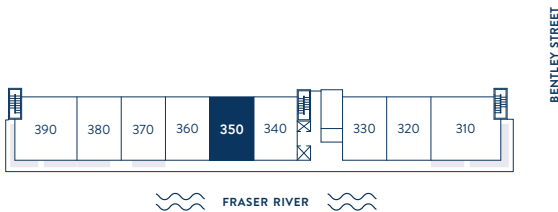

350

INTERIOR | 1,610 SF

STRATA LOT 25 9123 BENTLEY STREET

RIVERWORKS

SOUTH

WEST 75TH AVENUE

LEVEL 3

CONWEST