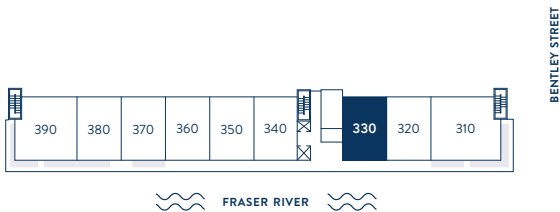

# 330

INTERIOR | 1,631 SF

STRATA LOT 23 9123 BENTLEY STREET

# RIVERWORKS

SOUTH

WEST 75TH AVENUE

LEVEL 3

CONWEST

All materials, measurements, specifications, renderings and layouts are preliminary and displayed for illustrative purposes only. The information contained herein is subject to change at any time without notice.