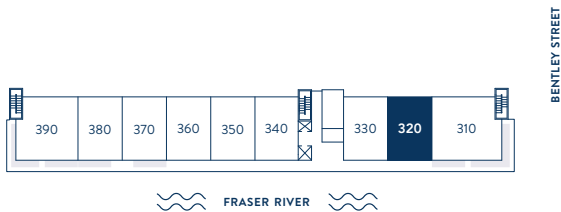

320

INTERIOR | 1,610 SF

STRATA LOT 22 9123 BENTLEY STREET

RIVERWORKS

SOUTH

WEST 75TH AVENUE

LEVEL 3

CONWEST