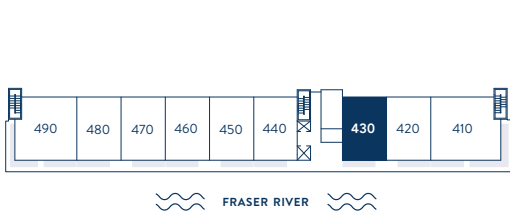

# 430

INTERIOR | 1,631 SF  
EXTERIOR | 138 SF

STRATA LOT 32 9123 BENTLEY STREET

# RIVERWORKS

SOUTH

WEST 75TH AVENUE

LEVEL 4

CONWEST

All materials, measurements, specifications, renderings and layouts are preliminary and displayed for illustrative purposes only. The information contained herein is subject to change at any time without notice.